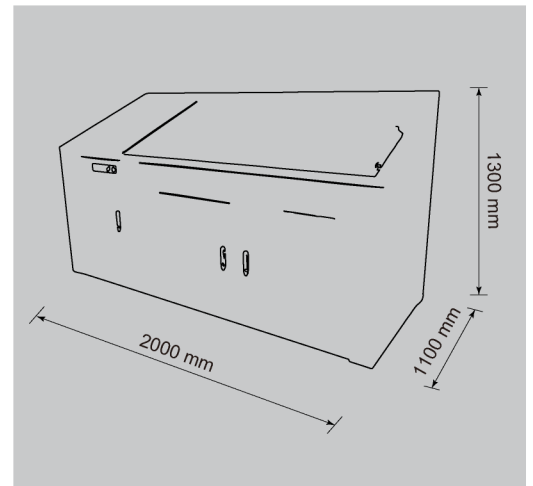

OPTIONS

- Light
- Automatic Pressure Release

Products images & Specifications may alter prior official notice at any time.