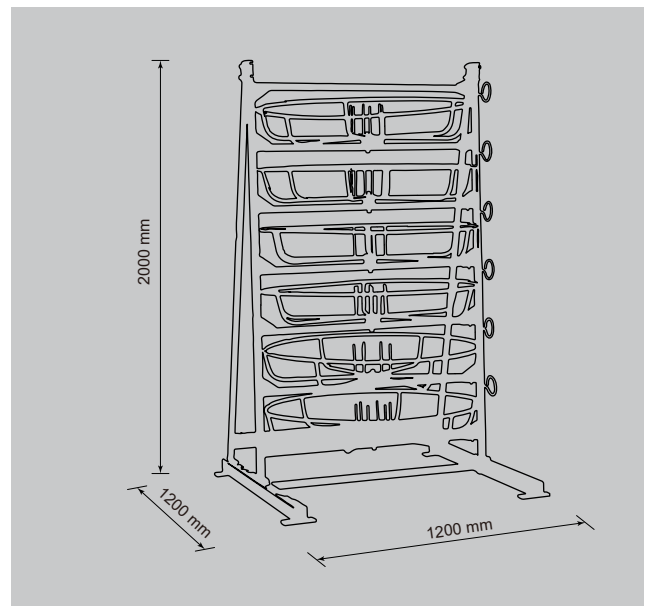

### FEATURES

- 6 layer hose rack
- Basket can open
- Up to 1000 KG
- Easy to install

## HOSE RACK

TECHNICAL DATA		1/4" to 1 1/4" Hydraulic Hose
Layer		6 Layer
Diameter		1200mm
Sliding Basket		Standard (basket can be taken out )
Assemble		Self-assembly by Clients
DIMENSIONS (LxWxH)		
Machine (mm)		1200x1200x2000
Machine (inch)		47.2x47.2x78.7
Packaged (mm)		1300x1300x2100
Packaged (inch)		51.2x51.2x82.7
WEIGHT		
Machine (kg/lbs)		100/220
Packaged (kg/lbs)		110/243